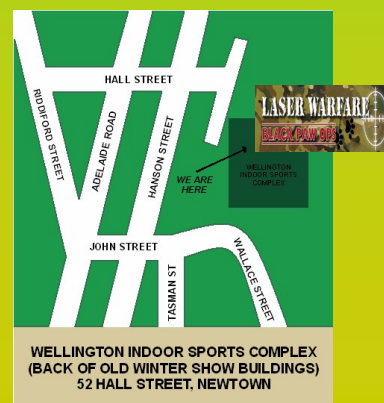

You are invited to

Birthday Party on the

***At Laser Warfare - 52 Hall Street
Newtown, Wellington***

RSVP

Please advise your guests that any person who has had an infectious illness with possible symptoms of vomiting or diarrhoea within the last seven days, should not attend the party due to the health risk to the other guests.

WELLINGTON INDOOR SPORTS COMPLEX
(BACK OF OLD WINTER SHOW BUILDINGS)
52 HALL STREET, NEWTOWN