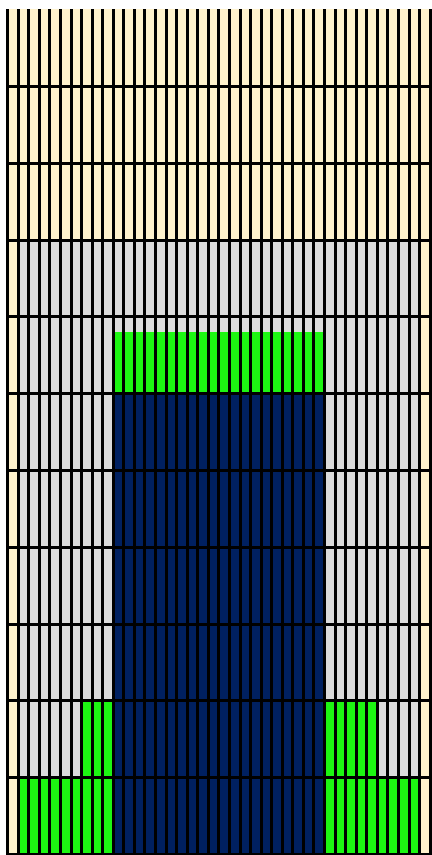

COKE CLASSIC 2018 OIL PATTERN CHART

SHORT 35'

MEDIUM 40'

LONG 44'