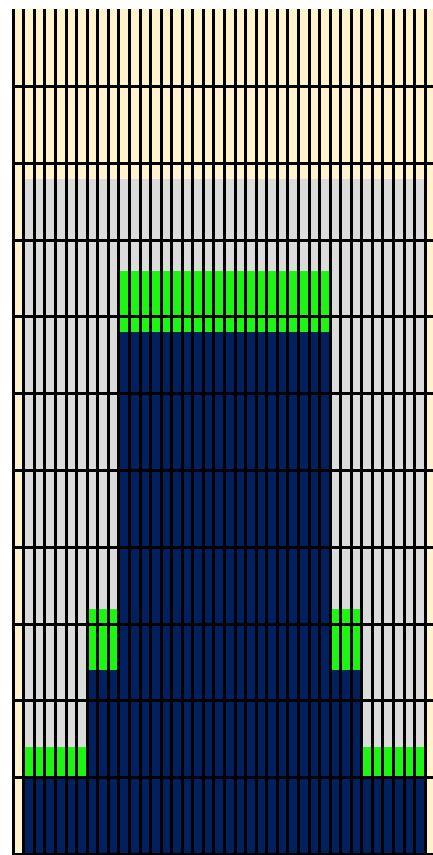

COKE CLASSIC 2018 OIL PATTERN CHART

SHORT 35'

MEDIUM 40'

LONG 44'